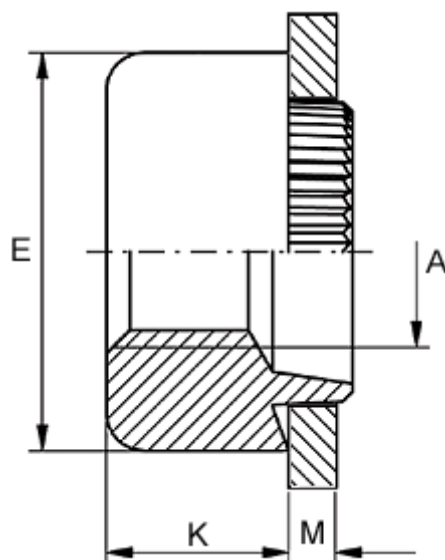

Article number: 12702000100110

Description: KLEE-coil 702 000 100.110
M10 Unhardened, zinc-pl. & chr. blue

Measures

Female thread A	= M10
Height K	= 8.0
Outer diameter E	= 19.0
Plate thickness	= 0.7
Recommended bore diameter for extreme load	= 15.0
Recommended bore diameter for normal use	= 16.0